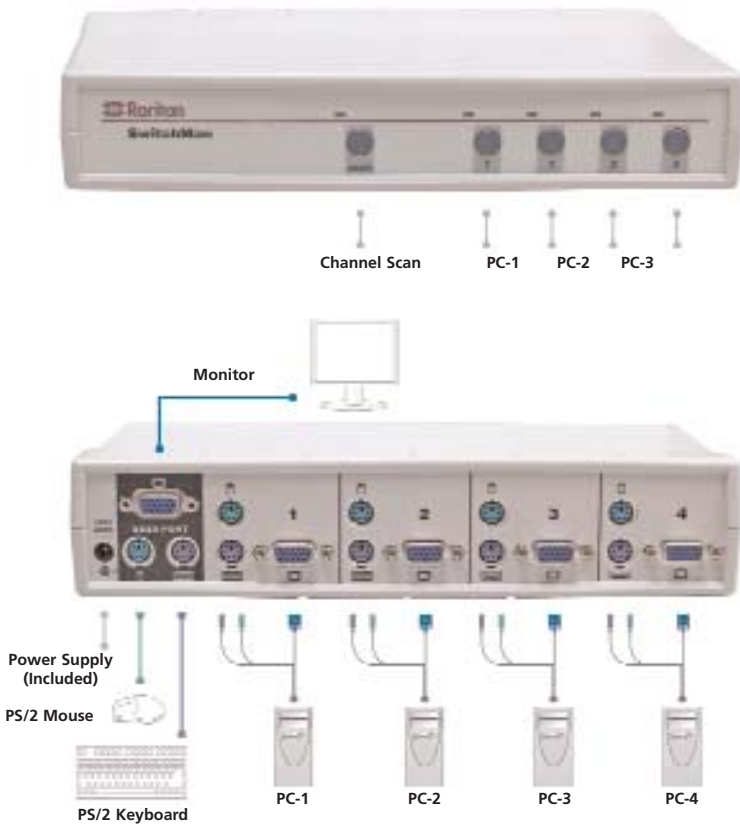

SwitchMan PS/2

- Works with PS/2 desktops, workstations, servers, and laptops
- Prevents keyboard lockups through complete keyboard/mouse emulation with dedicated processors for each PC
- Allows switching between PCs from front panel pushbuttons with LED indicators or easy hot-key commands
- Offers flawless PC boot-up and operation

Not shown: Keyboard, Video and Mouse connectors on the PC end of the cable.

Accessories - Included with SwitchMan USB and SwitchMan USB-COMBO

Ready to manage smarter? Do it with Raritan's SwitchMan.

Call +31 (0)10 284 4040 or visit Raritan.eu/SwitchMan

Raritan is a leading provider of secure IT infrastructure management solutions. We offer IT and facility directors, managers and administrators the control they need to increase power management efficiency, improve data center productivity and enhance branch office operations. In over 50,000 locations worldwide, our integrated secure in-band and out-of-band products help companies monitor and manage their energy, servers and other IT devices. Our intelligent PDUs combined with energy management software and environmental sensors, offer remote power control and monitoring at the rack and device level, empowering data center owners with information to improve uptime and capacity planning, while efficiently utilizing energy to save power and money. And our access solutions, including KVM, serial and centralized management devices, offer unprecedented control of servers to maintain mission-critical environments. Raritan's OEM division provides embedded hardware and firmware for server and client management, including intelligent power management, KVM over IP, IPMI and other industry standards-based management applications. Raritan has 38 offices worldwide, serving 76 countries. For more information, please visit Raritan.eu