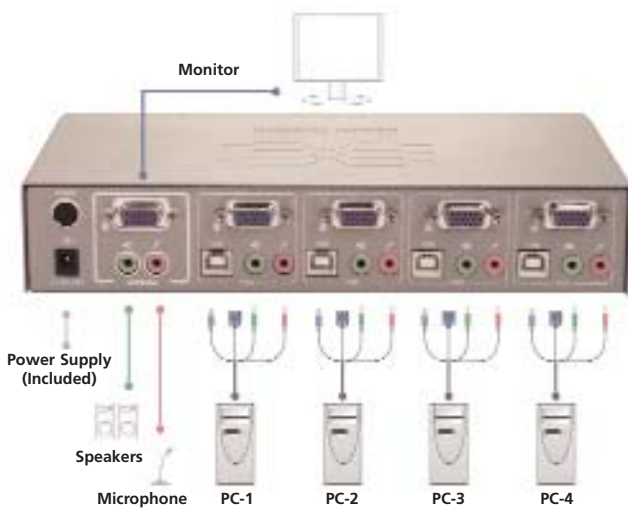

SW2 – 2-port

SW4 – 4-port

Reclaim your desktop; Save space, time and money

SwitchMan is a unique KVM switch that combines advanced, professional-grade technology with an easy-to-use design that fits naturally on your desk. Color-coded connectors and premium, ultra-thin coax cables make installation easy. The SwitchMan KVM allows control of up to four computers from a single keyboard, video and mouse.

SwitchMan's USB and COMBO models have a built-in USB 2.0 Hub, which allows the sharing of multiple USB-supported devices, including scanners, digital cameras and printers to be shared among multiple computers. Plus, the SwitchMan USB and COMBO models offer audio switching functionality that lets you share a single microphone and stereo speakers among multiple computers.

Easy to connect and operate

Connect both PCs and/or Apple Macs® (USB versions only) to SwitchMan using Raritan's premium, ultra-thin KVM cables for the highest video and audio quality. Your standard keyboard, mouse and VGA monitor plug into the unit with no software to load or complicated set up. Standard features such as a PC selection button, LED indicators and hot-keys make SwitchMan operation a snap. Operate any of four PCs by simply pushing the corresponding button or hot-key on your keyboard.

Not shown: Separate Keyboard, Video, Mouse and audio connectors on the PC end of the cable.

Not shown: Separate Keyboard, Video, Mouse and audio connectors on the PC end of the cable. PS/2 keyboard and mouse signals integrated in to the video connector at the switch end of the cable.