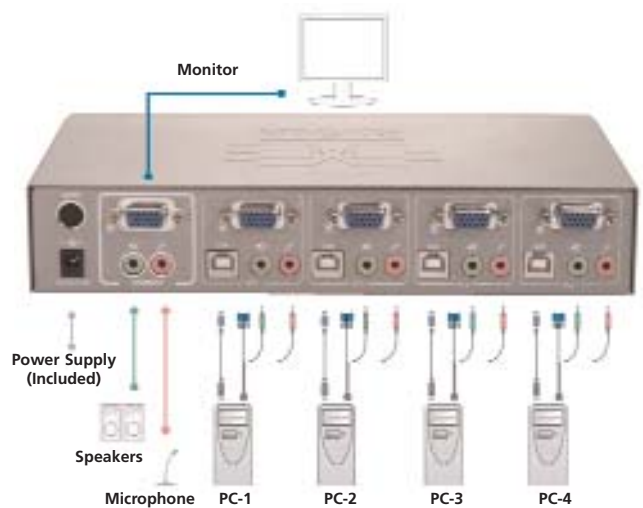

SwitchMan USB

- Save desktop space and consolidate control of your USB connecting computers and USB peripherals
- Share printers, scanners, digital cameras, audio equipment, PDAs and other USB peripherals
- Audio support: Share speakers and microphone for multi-media applications
- Easy installation with color-coded connectors

SwitchMan USB-COMBO

- Save desktop space and consolidate control of your USB and PS/2 connecting computers and USB peripherals
- Share printers, scanners, digital cameras and other USB peripherals
- Audio support: Share speakers and microphone for multi-media applications
- Easy installation with color-coded connectors

Not shown: Separate Keyboard, Video, Mouse and audio connectors on the PC end of the cable.

Not shown: Separate Keyboard, Video, Mouse and audio connectors on the PC end of the cable. PS/2 keyboard and mouse signals integrated in to the video connector at the switch end of the cable.