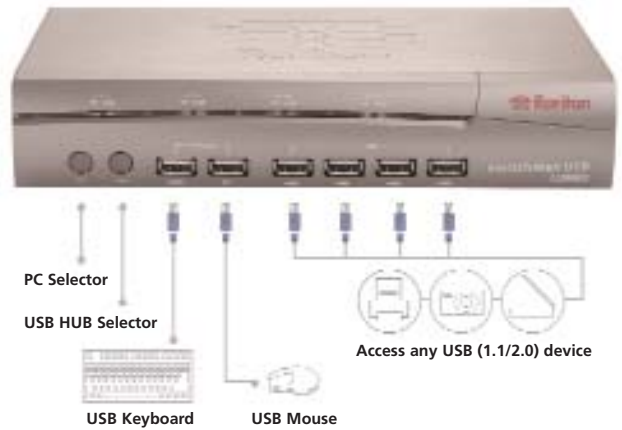

SwitchMan USB

- Save desktop space and consolidate control of your USB connecting computers and USB peripherals
- Share printers, scanners, digital cameras, audio equipment, PDAs and other USB peripherals
- Audio support: Share speakers and microphone for multi-media applications
- Easy installation with color-coded connectors

SwitchMan USB-COMBO

- Save desktop space and consolidate control of your USB and PS/2 connecting computers and USB peripherals
- Share printers, scanners, digital cameras and other USB peripherals
- Audio support: Share speakers and microphone for multi-media applications
- Easy installation with color-coded connectors

Not shown: Separate Keyboard, Video, Mouse and audio connectors on the PC end of the cable.

Not shown: Separate Keyboard, Video, Mouse and audio connectors on the PC end of the cable. PS/2 keyboard and mouse signals integrated in to the video connector at the switch end of the cable.